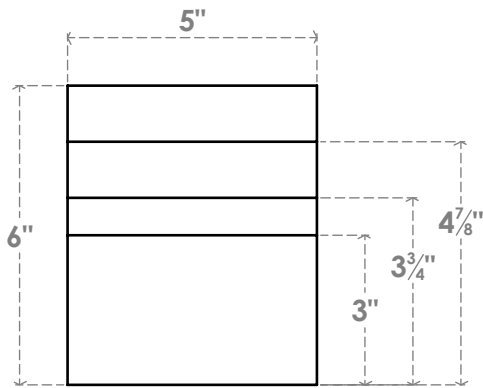

RFTP05X06X20MON

5"W X 6"H X 20"L MONTEREY ARCHITECTURAL GRADE PVC RAFTER TAIL

SIDE PROFILE

ISOMETRIC

FRONT PROFILE

EKENA MILLWORK
 2300 WEST MAIN ST.
 CLARKSVILLE, TX 75426
 TOLL FREE: 866-607-0453
 WWW.EKENAMILLWORK.COM