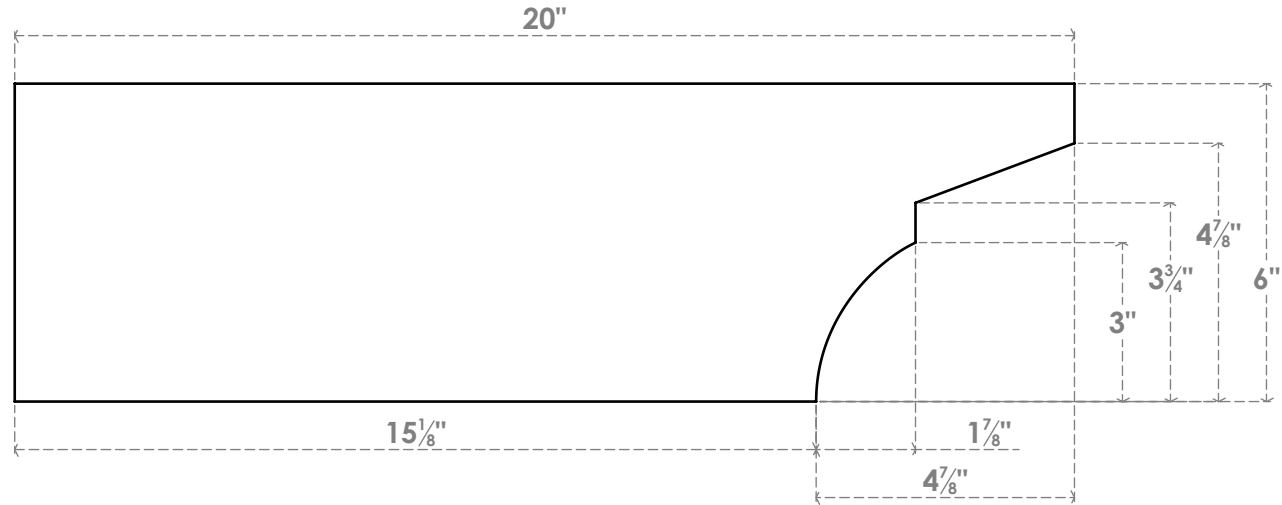

RFTP05X06X20MON

5"W X 6"H X 20"L MONTEREY ARCHITECTURAL GRADE PVC RAFTER TAIL

SIDE PROFILE

ISOMETRIC

FRONT PROFILE

EKENA MILLWORK
 2300 WEST MAIN ST.
 CLARKSVILLE, TX 75426
 TOLL FREE: 866-607-0453
 WWW.EKENAMILLWORK.COM